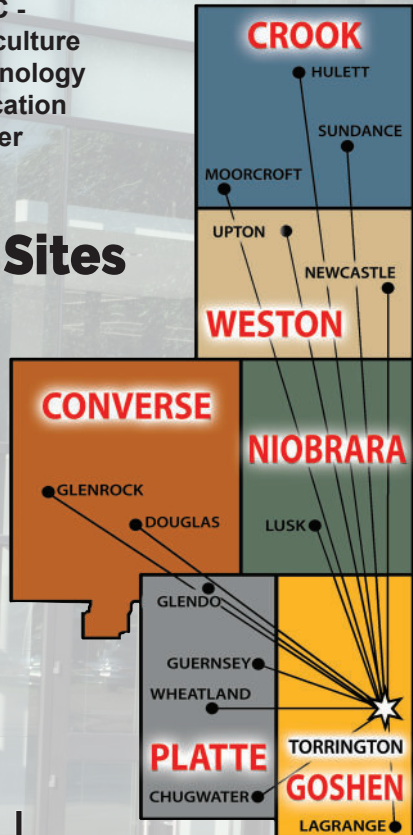

FINE ARTS CENTER